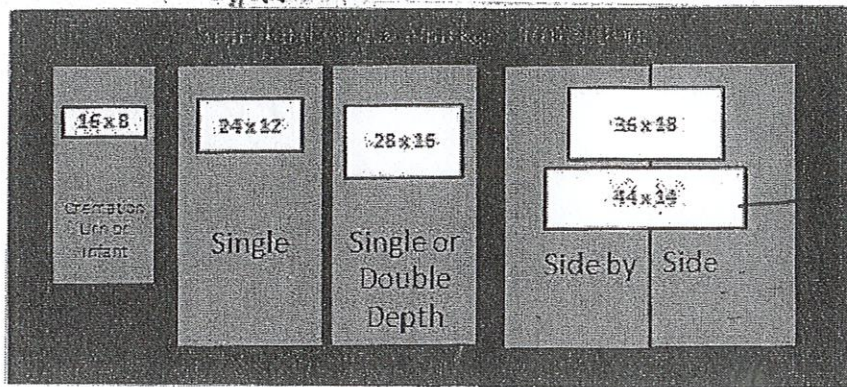

- Standard size for a single grave is 24" by 12", or 28" by 16" for a double depth grave.
- For a grave marker that sits centered over 2 side by side graves, the typical dimensions are 36" by 18" or 44" by 14" when there're more than 20 graves.
- A headstone for an infant grave plot or cremation urn interment plot is generally standardized at 16" by 8".

*Monument
orders*

*Not bigger
than this
size
(center)
one-per lot*